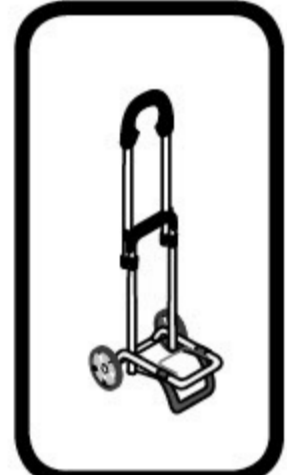

# scala PLUS SHOPPER® ALUMINIUM

← 27 →  
↗ 19-25 ↘  
cm