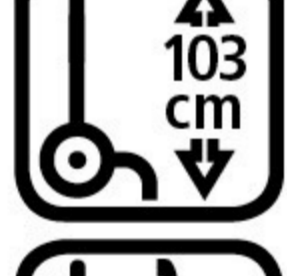

# scala PLUS SHOPPER® ALUMINIUM

← 27 →  
↗ 19-25 ↘  
cm