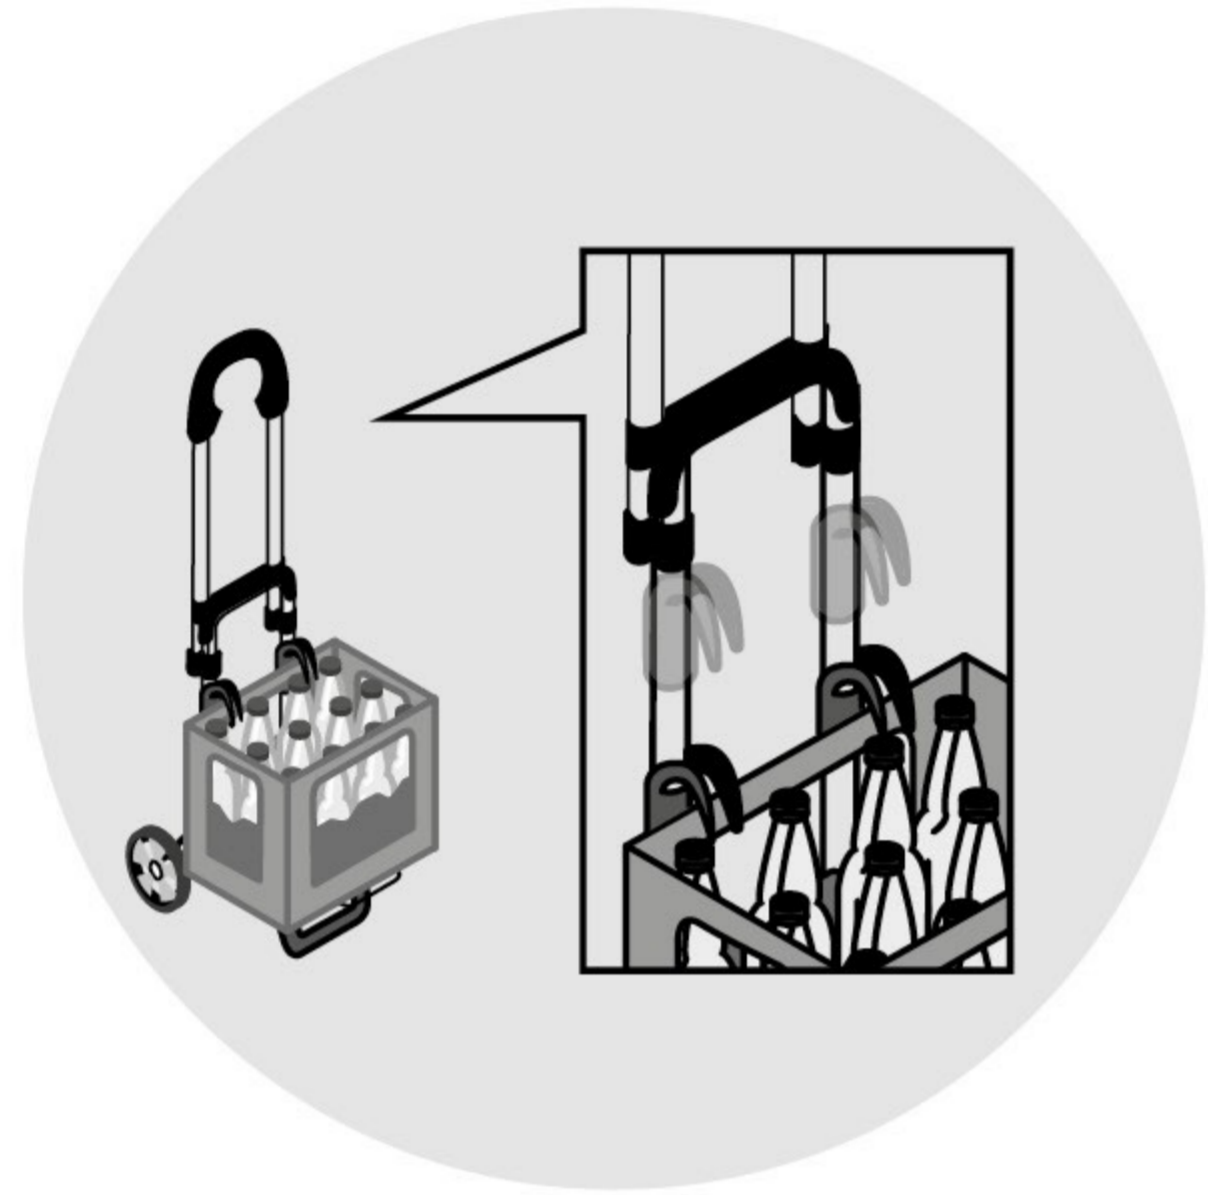

# scala PLUS SHOPPER® ALUMINIUM

← 27 →  
↗ 19-25 ↘  
cm