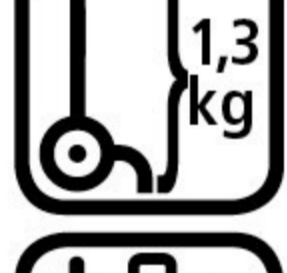

# scala PLUS SHOPPER® ALUMINIUM

← 27 →  
↗ 19-25 ↘  
cm